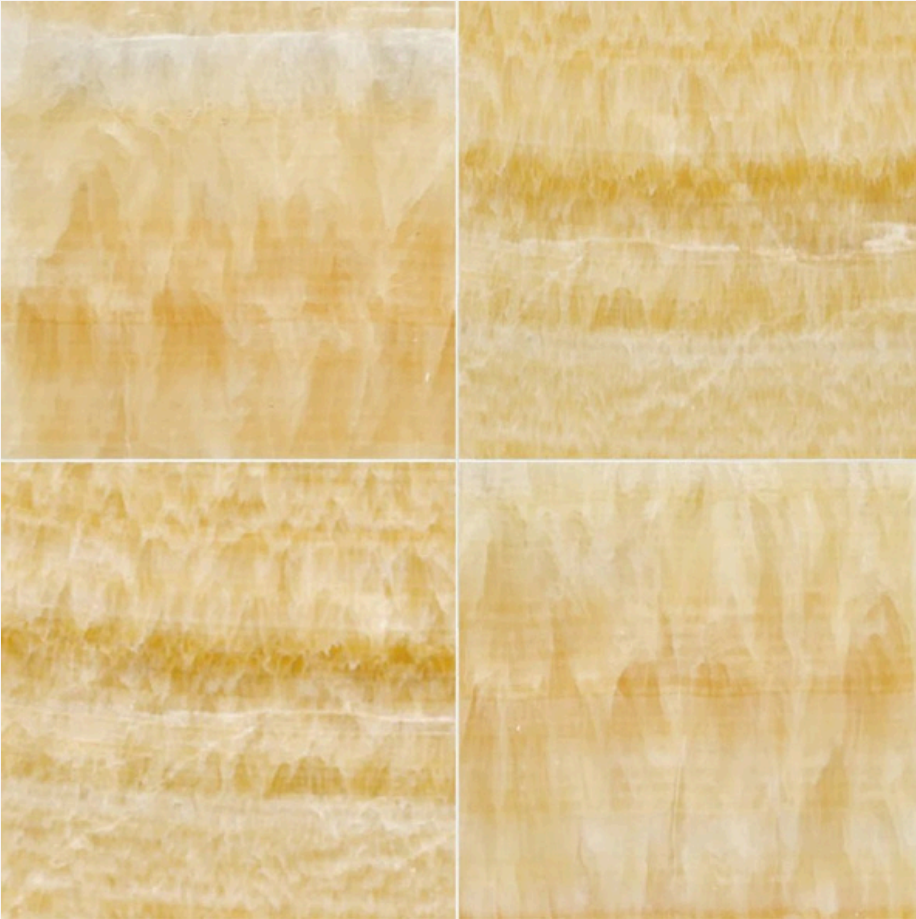

Each stone is meticulously chosen for its distinct characteristics ensuring high quality and style.

MOSAICS

*DOLOMITI + CALACATTA VERDE
MARBLE*

12x12

Available in Polished or Honed

*CABERNET, HONEY ONYX, +
DOLOMITI MARBLE*

*CABERNET, NERO, VIOLA
MARBLE*

12x12

Honed

*Dolomite, Golden Onyx, Aspen
White Marble*

12X12

Multi-finish

TILE

CABERNET MARBLE

Honed, Polished, Leather

BIANCO DOLOMITE MARBLE

12x24

12x12

3x12

Honed or Polished

TILE

HONEY ONYX

18x18

12x12

Polished or Honed

CALACATTA GREENMARBLE

12x24

3x12

Polished or Honed