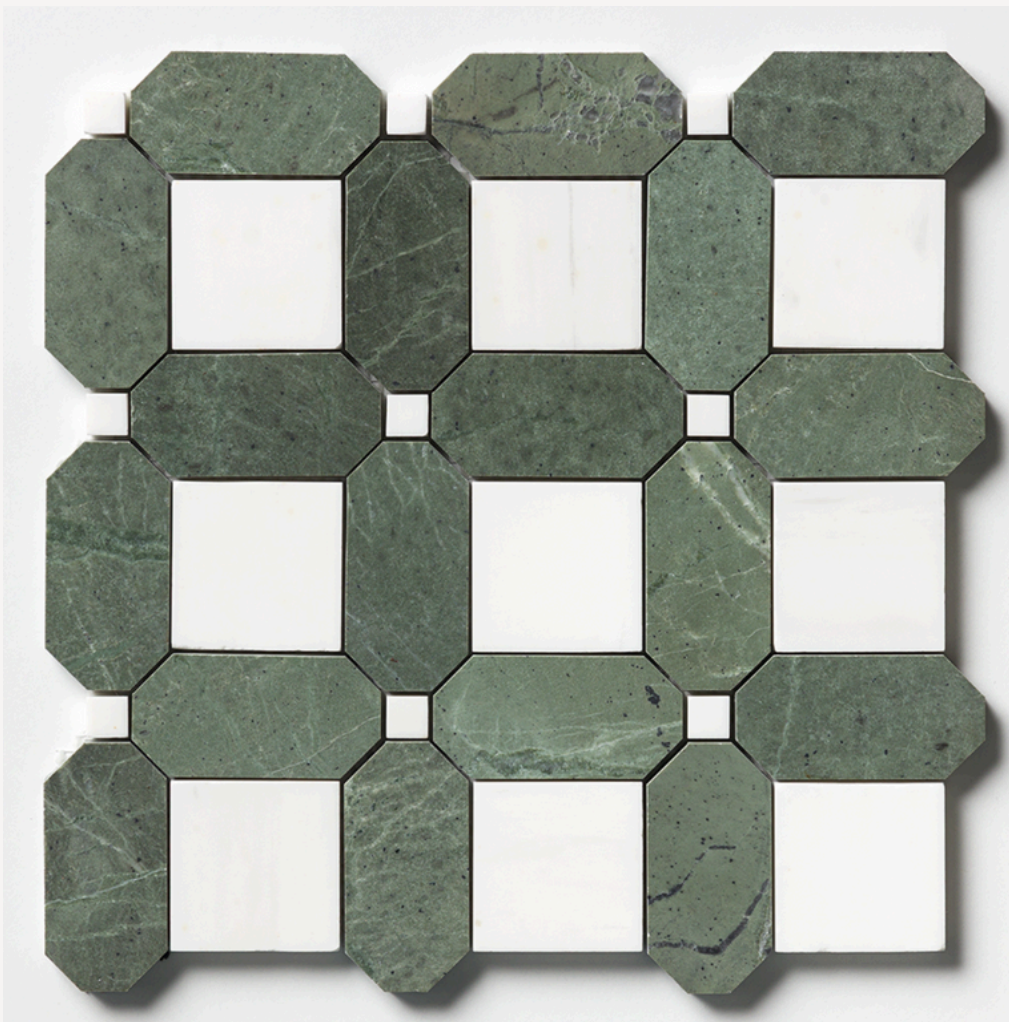

VERDE + DOLOMITI MARBLE

12X12

Honed