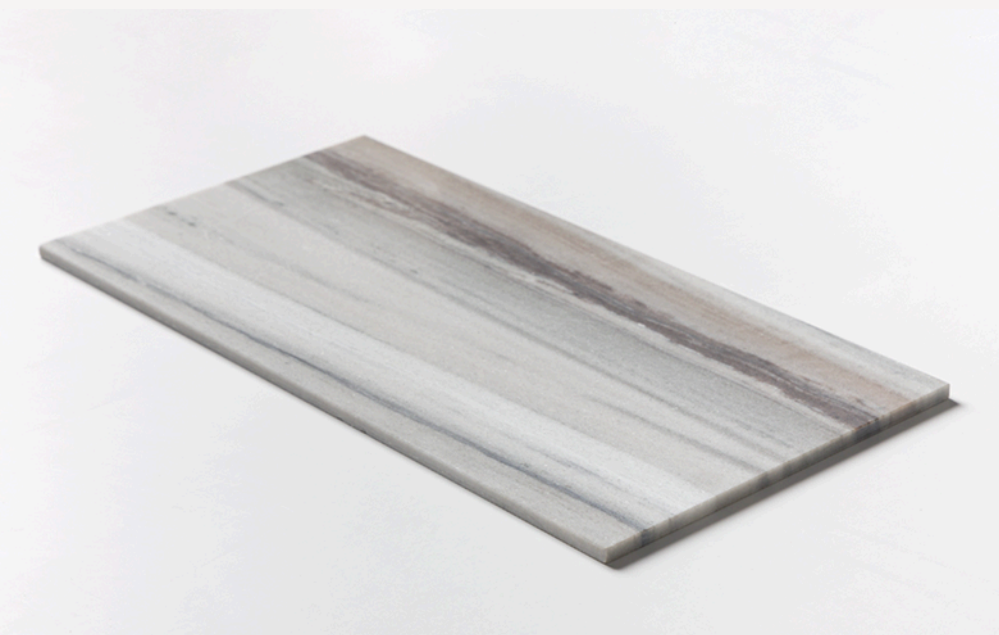

TILE

SKY MARBLE

12X24

18x18

12x12

4x12

3x12

2x8

Honed, Polished, Leather