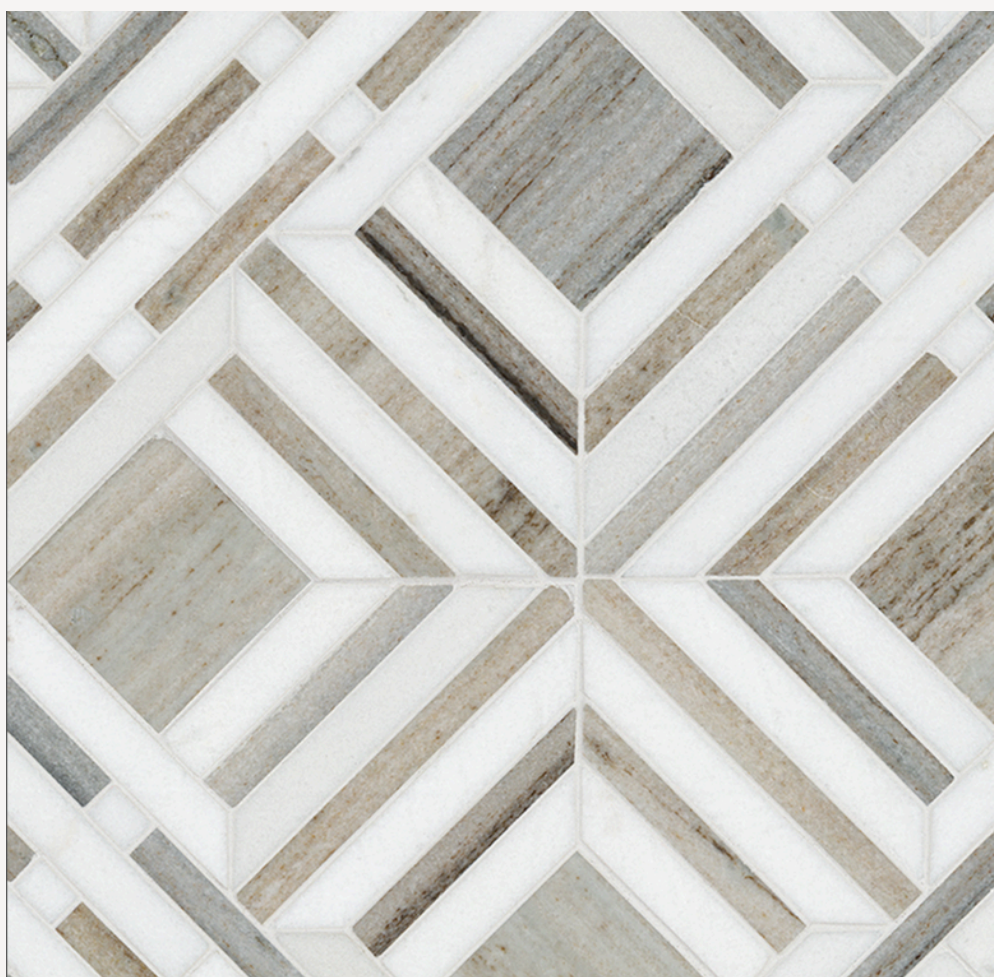

12x12

Multi-finish

MOSAICS

GLACIER WHITE + WARM SKY
MARBLE

12x12

Polished

GLACIER WHITE + SKY MARBLE

12x12