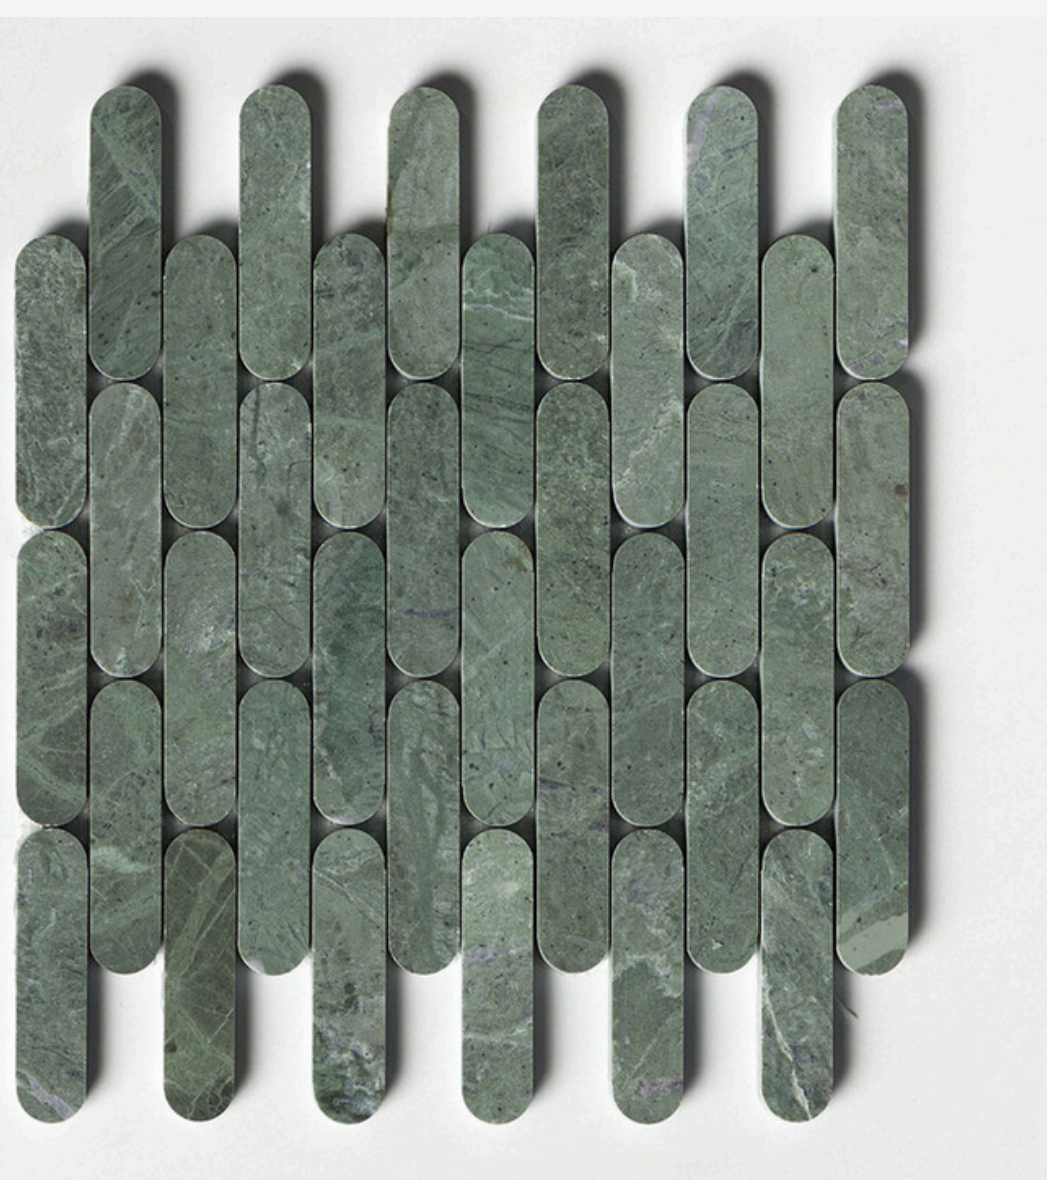

VERDE MARBLE

12X12

Honed