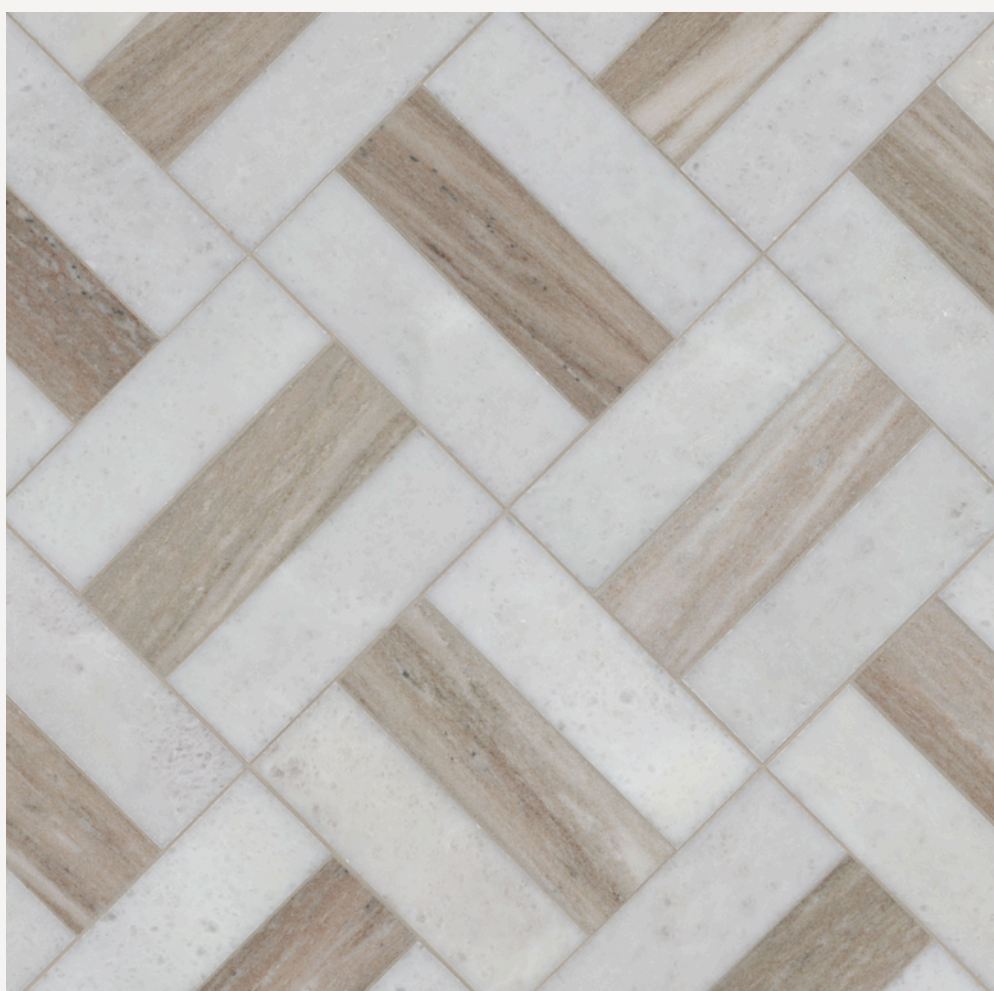

MOSAICS

GLACIER WHITE + WARM SKY
MARBLE

12x12

Polished