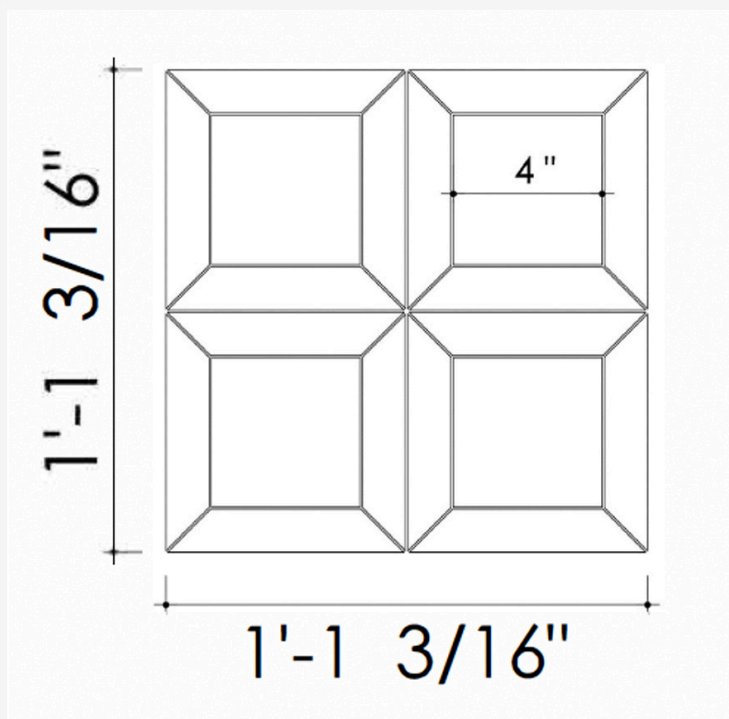

MOSAICS

CUSTOM

START WITH A GREAT IDEA...

Natural stone makes a beautiful addition to any project at any scale. All of our materials can be hand-crafted to your specifications by our talented artisans. Send us your idea with dimensions and quantities needed, pick your stone options, finishes, and we will take it from there.