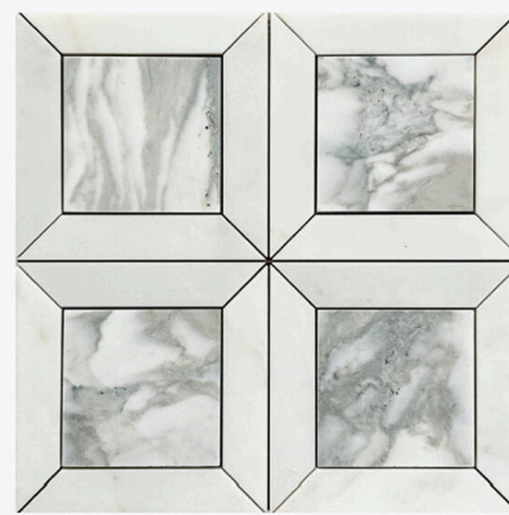

MOSAICS

CUSTOM

START WITH A GREAT IDEA...

Natural stone makes a beautiful addition to any project at any scale. All of our materials can be hand-crafted to your specifications by our talented artisans. Send us your idea with dimensions and quantities needed, pick your stone options, finishes, and we will take it from there.